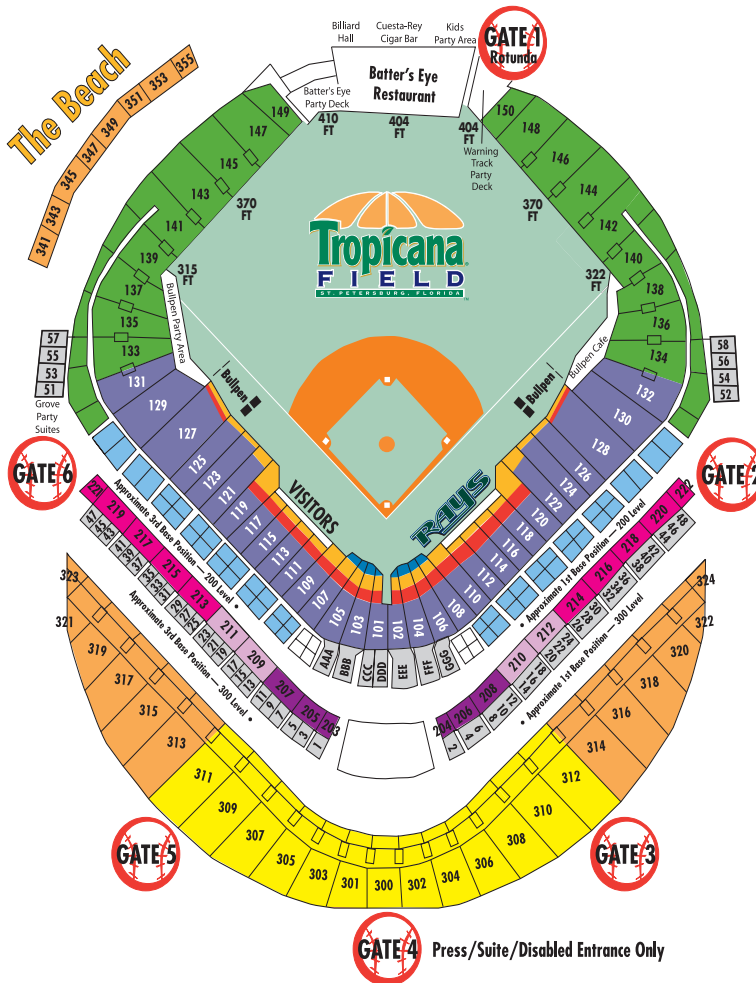

LET'S PLAY!

it's a tampa bay thing.

REGULAR SEASON GAMES

Two-fer Tuesdays: Buy one Outfield ticket, get one free with coupon from *The Tampa Tribune*.

Thursdays: Get $5 off an Outfield ticket with coupon from the *Sarasota Herald Tribune*.

Friday Family 4-pack: Buy two outfield tickets, get two free with coupon from *The Tampa Tribune*.

Family Fun Days (Sundays): Get an Outfield ticket and a coupon for a Big Ray Combo from Checker's for $17 ($19 for prime games) with coupon from the *St. Petersburg Times*.

PROMOTIONS AND GIVEAWAYS SPRING TRAINING

MARCH

- 6 - Let's Play Magnet^
- 8 - Aubrey Huff DAV Baseball Card^
- 11 - The Rookie Baseball^
- 12 - Rocco Baldelli DAV Baseball Card^
- 14 - Rays Ballpoint Pen^
- 16 - Rays Tattoo^
- 17 - St. Patrick's Day Rays Shamrock Keychain^
- 20 - Rays Lapel Pin^
- 22 - Carl Crawford DAV Baseball Card^
- 25 - Rays Souvenir Cup^

REGULAR SEASON

APRIL

- 6 - Schedule Magnet courtesy of Tropicana***
- Thermal Mug courtesy of Checkers***
- 7 - Don Zimmer Fan Masks
- 9 - Poster courtesy of *The Tampa Tribune** College Night
- 10 - Aubrey Huff Mini Bobblehead*
- 16 - Poster courtesy of *The Tampa Tribune** College Night
- 18 - Softball Day
- 30 - Poster courtesy of *The Tampa Tribune** College Night

MAY

- 1 - Youth Sports Weekend
- 2 - Youth Sports Weekend New Era Cap Giveaway*
- 13 - College & University Day
- 18 - Rocco Baldelli Mini Bobblehead*
- 19 - CheerStix courtesy of Clear Channel**

2004 Single Game Ticket Prices

	REGULAR HOME GAME	PRIME HOME GAME	VALUE HOME GAME	REGULAR HOME GAME	PRIME HOME GAME	VALUE HOME GAME
Kane's Club	$175	$225	$175	Diamond Club Outfield	$27	$37
Platinum Club	$90	$99	$80	Terrace Box	$20	$25
Field Box	$80	$95	$70	Outfield	$17	$20
Lower Club Box	$45	$60	$40	Upper Reserve Infield	$9	$15
Diamond Club Infield	$35	$40	$25	Upper Reserve Outfield	$6	$9
Lower Box	$28	$38	$23	The Beach	$6	$9

Sections 341 thru 355

PROMOTIONS AND GIVEAWAYS (Cont'd)

- 21 - Poster courtesy of *The Tampa Tribune** College Night (Grad Night)
- 23 - Carl Crawford Mini Bobblehead*
- 27 - Value Game
- 28 - Poster courtesy of *The Tampa Tribune** College Night

JUNE

- 9 - Jose Cruz Jr. Mini Bobblehead*
- 11 - Poster courtesy of *The Tampa Tribune** College Night
- 13 - Little League Day
- Spiderman Day
- 25 - College Night
- Poster courtesy of *The Tampa Tribune**
- 26 - NASCAR Night
- 30 - Toby Hall Mini Bobblehead*

JULY

- 1 - Value Game
- 16 - Parks and Rec Day
- Raymond's Birthday
- Poster courtesy of *The Tampa Tribune** College Night
- 19 - Lou Piniella Mini Bobblehead*
- 30 - College Night
- 31 - Parrothead Night

AUGUST

- 2 - Don Zimmer Mini Bobblehead*
- 6 - Tino Martinez Mini Bobblehead*
- Poster courtesy of *The Tampa Tribune**
- 7 - Bike Night
- 18 - CheerStix courtesy of Clear Channel**
- 20 - College Night
- Poster courtesy of *The Tampa Tribune**
- 21 - 60s Night
- 31 - Greek Heritage Night

SEPTEMBER

- 1 - Italian Heritage Night
- 2 - Polish Heritage Night
- 3 - Irish Heritage Night
- Poster courtesy of *The Tampa Tribune** College Night
- 4 - Hispanic Heritage Night
- 5 - Negro League Celebration
- 20 - Retro Night
- Air Force Day
- 24 - Fan Appreciation Weekend
- Poster courtesy of *The Tampa Tribune** College Night
- Boy Scout Night
- 25 - Full Season Ticket Holder Appreciation Day
- 26 - Fan Appreciation Day
- 27 - Mini Bobblehead*